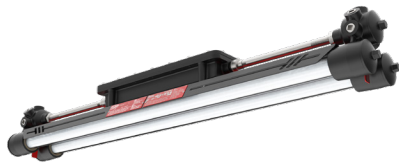

DIMENSIONS

2 Ft. 2 Row
Weight: 28 lbs.

1/2" NPT HUB
(5) PLCS EACH
CASTING END

4 Ft. 2 Row
Weight: 40 lbs.

4 Ft. 3 Row
Weight: 45 lbs.

4 Ft. 4 Row
Weight: 80 lbs.

ACCESSORIES (CAN BE ORDERED SEPARATELY)

Accessories	Part Number	Description	
WG: Stainless Steel Guards * * not for use in paint spray applications	4466	2 Ft. 2 Row	
	4211	4 Ft. 2 Row	
	4557	4 Ft. 3 Row	
	4211 (2) required	4 Ft. 4 Row	
P: Polycarbonate Shields * (+/- 1/16" thickness) * not available with Vented (V) option	4464	2 Ft. 2 Row	
	4209	4 Ft. 2 Row	
	4497	4 Ft. 3 Row	
	4209 (2) required	4 Ft. 4 Row	