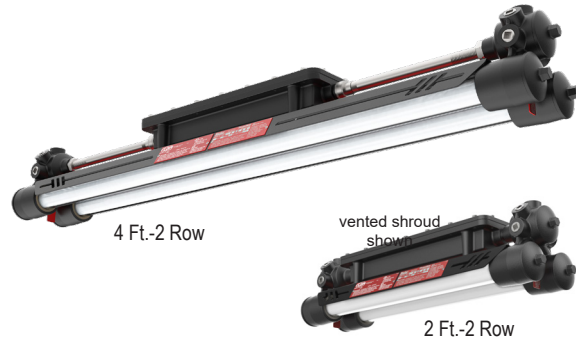

LE551

LED EXPLOSION PROOF LIGHTING

Paint Spray Booths • Marine/Outdoor • Chemical Plants • Drill Rigs • Refineries • Coal Storage

The LE551 Series is designed for environments having explosive atmosphere's including locations containing deposits of readily combustible paint residues. The LE551 comes in a variety of lumen options and is available as a 2 ft., 2 row or a 4 ft., 2, 3 or 4 row fixture. The fixture comes standard with 5 hub entries at each end to provide flexibility in wiring and mounting along with directional lighting.

1 SERIES	2 SOURCE	3 VOLTAGE	4 CCT	5 OPTIC	6 SHROUD	7 FINISH	8 OPTIONS
LE551	L1: 24W (2 Ft. 2 Row) L2: 34W (2 Ft. 2 Row) L3: 43W (4 Ft. 2 Row) L4: 64W (4 Ft. 2 Row) L5: 68W (4 Ft. 3 Row) L6: 86W (4 Ft. 3 Row) L7: 87W (4 Ft. 4 Row) L8: 128W (4 Ft. 4 Row)	V1: 120-277VAC (50/60 Hz) V2: 277-480VAC (50/60 Hz)	3: 3,000K 4: 4,000K 5: 5,000K	BLANK: None D: Diffused Acrylic	V: Vented E: Enclosed	Standard product will be Black with red accent.	P: Polycarbonate Shield * WG: Stainless Steel Guard EM: Battery/Driver Backup (90min.) UL924 (L3 & L4 only) (V1: 120-277 Only) D1: Dimming (0-10V) D2: Dimming (DALI) * Not available with (V) Vented Shroud.

CONSTRUCTION

Copper-free cast aluminum housings
 Borosilicate glass tubes
 Powder coat black (standard)
 1/2" NPT Hubs
 Weights: Configuration specific, see back for details

ELECTRICAL

120-277 / 277-480VAC
 10Kv surge protector built in - Standard
 6in. 3-wire pigtail