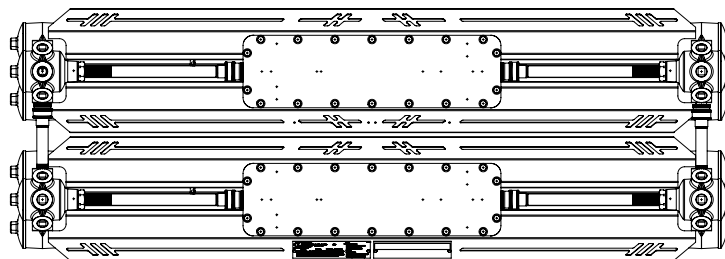

DIMENSIONS

2 Ft. 2 Row
Weight: 28 lbs.

1/2" NPT HUB
(5) PLCS EACH
CASTING END

4 Ft. 2 Row
Weight: 40 lbs.

4 Ft. 3 Row
Weight: 45 lbs.

4 Ft. 4 Row
Weight: 80 lbs.

ACCESSORIES (CAN BE ORDERED SEPARATELY)

Accessories	Part Number	Description	
WG: Stainless Steel Guards * * not for use in paint spray applications	4466	2 Ft. 2 Row	
	4211	4 Ft. 2 Row	
	4557	4 Ft. 3 Row	
	4211 (2) required	4 Ft. 4 Row	
P: Polycarbonate Shields * (+/- 1/16" thickness) * not available with Vented (V) option	4464	2 Ft. 2 Row	
	4209	4 Ft. 2 Row	
	4497	4 Ft. 3 Row	
	4209 (2) required	4 Ft. 4 Row	

LE551

LED EXPLOSION PROOF LIGHTING

Paint Spray Booths • Marine/Outdoor • Chemical Plants • Drill Rigs • Refineries • Coal Storage

MOUNTING OPTIONS (ORDERED SEPARATELY, FIELD INSTALLED *)

Part # / Description	Item	Dimensions
4401 2 or 3 Row Fixtures Wall / Ceiling Kit (2) Brackets with NPT bolts Safety cable		
4400 4 Row Fixtures (Factory Installed) Wall / Ceiling Kit (2) Surface Mount Brackets factory installed	* Factory Installed 	
4405 2 or 3 Row Fixtures Drop Mount Kit (2) Brackets (4) NPT Bolts (1) Safety Cable/Chain (4) Shims		
4403 4 Row Fixtures Drop Mount Kit (2) Brackets (4) NPT Bolts (1) Safety Cable/Chain (4) Shims	