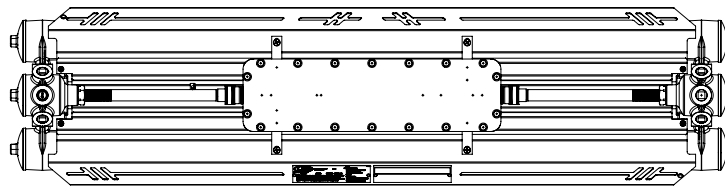

DIMENSIONS

2 Ft. 2 Row
Weight: 28 lbs.

1/2" NPT HUB
(5) PLCS EACH
CASTING END

4 Ft. 2 Row
Weight: 40 lbs.

4 Ft. 3 Row
Weight: 45 lbs.

4 Ft. 4 Row
Weight: 80 lbs.

ACCESSORIES (CAN BE ORDERED SEPARATELY)

Accessories	Part Number	Description	
WG: Stainless Steel Guards * * not for use in paint spray applications	4466	2 Ft. 2 Row	
	4211	4 Ft. 2 Row	
	4557	4 Ft. 3 Row	
	4211 (2) required	4 Ft. 4 Row	
P: Polycarbonate Shields * (+/- 1/16" thickness) * not available with Vented (V) option	4464	2 Ft. 2 Row	
	4209	4 Ft. 2 Row	
	4497	4 Ft. 3 Row	
	4209 (2) required	4 Ft. 4 Row	