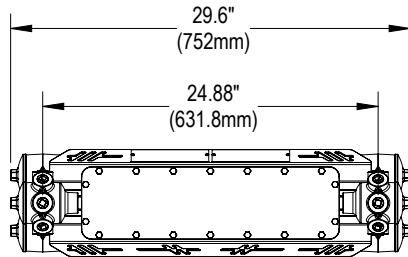

DIMENSIONS

2 Ft. 2 Row
Weight: 28 lbs.

1/2" NPT HUB
(5) PLCS EACH
CASTING END

4 Ft. 2 Row
Weight: 40 lbs.

4 Ft. 3 Row
Weight: 45 lbs.

4 Ft. 4 Row
Weight: 80 lbs.

ACCESSORIES (CAN BE ORDERED SEPARATELY)

Accessories	Part Number	Description	
WG: Stainless Steel Guards * * not for use in paint spray applications	4466	2 Ft. 2 Row	
	4211	4 Ft. 2 Row	
	4557	4 Ft. 3 Row	
	4211 (2) required	4 Ft. 4 Row	
P: Polycarbonate Shields * (+/- 1/16" thickness) * not available with Vented (V) option	4464	2 Ft. 2 Row	
	4209	4 Ft. 2 Row	
	4497	4 Ft. 3 Row	
	4209 (2) required	4 Ft. 4 Row	