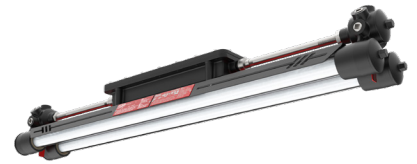

LE551

LED EXPLOSION PROOF LIGHTING

Paint Spray Booths • Marine/Outdoor • Chemical Plants • Drill Rigs • Refineries • Coal Storage