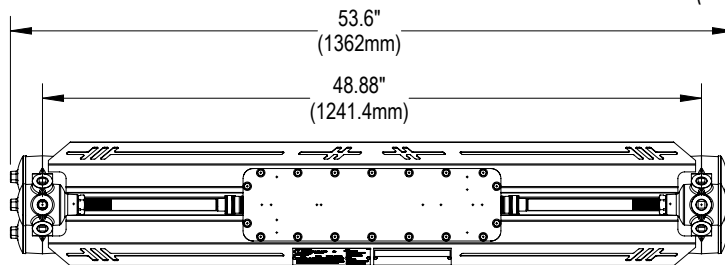

DIMENSIONS

2 Ft. 2 Row
Weight: 28 lbs.

1/2" NPT HUB
(5) PLCS EACH
CASTING END

4 Ft. 2 Row
Weight: 40 lbs.

4 Ft. 3 Row
Weight: 45 lbs.

4 Ft. 4 Row
Weight: 80 lbs.

ACCESSORIES (CAN BE ORDERED SEPARATELY)

Accessories	Part Number	Description	
WG: Stainless Steel Guards * * not for use in paint spray applications	4466	2 Ft. 2 Row	
	4211	4 Ft. 2 Row	
	4557	4 Ft. 3 Row	
	4211 (2) required	4 Ft. 4 Row	
P: Polycarbonate Shields * (+/- 1/16" thickness) * not available with Vented (V) option	4464	2 Ft. 2 Row	
	4209	4 Ft. 2 Row	
	4497	4 Ft. 3 Row	
	4209 (2) required	4 Ft. 4 Row	