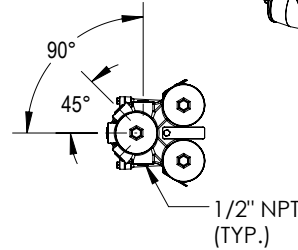

DIMENSIONS

2 Ft. 2 Row
Weight: 28 lbs.

1/2" NPT HUB
(5) PLCS EACH
CASTING END

4 Ft. 2 Row
Weight: 40 lbs.

4 Ft. 3 Row
Weight: 45 lbs.

4 Ft. 4 Row
Weight: 80 lbs.

ACCESSORIES (CAN BE ORDERED SEPARATELY)

Accessories	Part Number	Description	
WG: Stainless Steel Guards * * not for use in paint spray applications	4466	2 Ft. 2 Row	
	4211	4 Ft. 2 Row	
	4557	4 Ft. 3 Row	
	4211 (2) required	4 Ft. 4 Row	
P: Polycarbonate Shields * (+/- 1/16" thickness) * not available with Vented (V) option	4464	2 Ft. 2 Row	
	4209	4 Ft. 2 Row	
	4497	4 Ft. 3 Row	
	4209 (2) required	4 Ft. 4 Row	