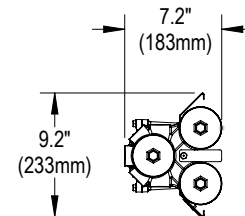

DIMENSIONS

2 Ft. 2 Row
Weight: 28 lbs.

1/2" NPT HUB
(5) PLCS EACH
CASTING END

4 Ft. 2 Row
Weight: 40 lbs.

4 Ft. 3 Row
Weight: 45 lbs.

4 Ft. 4 Row
Weight: 80 lbs.

ACCESSORIES (CAN BE ORDERED SEPARATELY)

Accessories	Part Number	Description	
WG: Stainless Steel Guards * * not for use in paint spray applications	4466	2 Ft. 2 Row	
	4211	4 Ft. 2 Row	
	4557	4 Ft. 3 Row	
	4211 (2) required	4 Ft. 4 Row	
P: Polycarbonate Shields * (+/- 1/16" thickness) * not available with Vented (V) option	4464	2 Ft. 2 Row	
	4209	4 Ft. 2 Row	
	4497	4 Ft. 3 Row	
	4209 (2) required	4 Ft. 4 Row	