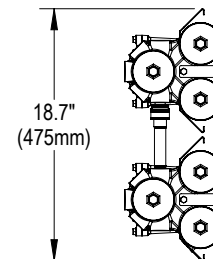

DIMENSIONS

2 Ft. 2 Row
Weight: 28 lbs.

1/2" NPT HUB
(5) PLCS EACH
CASTING END

4 Ft. 2 Row
Weight: 40 lbs.

4 Ft. 3 Row
Weight: 45 lbs.

4 Ft. 4 Row
Weight: 80 lbs.

ACCESSORIES (CAN BE ORDERED SEPARATELY)

Accessories	Part Number	Description	
WG: Stainless Steel Guards * * not for use in paint spray applications	4466	2 Ft. 2 Row	
	4211	4 Ft. 2 Row	
	4557	4 Ft. 3 Row	
	4211 (2) required	4 Ft. 4 Row	
P: Polycarbonate Shields * (+/- 1/16" thickness) * not available with Vented (V) option	4464	2 Ft. 2 Row	
	4209	4 Ft. 2 Row	
	4497	4 Ft. 3 Row	
	4209 (2) required	4 Ft. 4 Row	