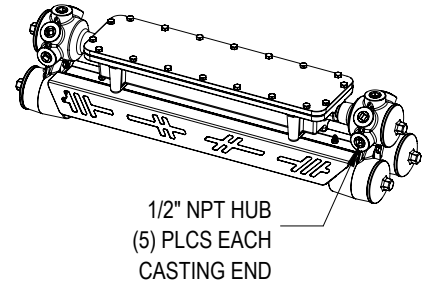

DIMENSIONS

2 Ft. 2 Row
Weight: 28 lbs.

1/2" NPT HUB
(5) PLCS EACH
CASTING END

4 Ft. 2 Row
Weight: 40 lbs.

4 Ft. 3 Row
Weight: 45 lbs.

4 Ft. 4 Row
Weight: 80 lbs.

ACCESSORIES (CAN BE ORDERED SEPARATELY)

Accessories	Part Number	Description	
WG: Stainless Steel Guards * * not for use in paint spray applications	4466	2 Ft. 2 Row	
	4211	4 Ft. 2 Row	
	4557	4 Ft. 3 Row	
	4211 (2) required	4 Ft. 4 Row	
P: Polycarbonate Shields * (+/- 1/16" thickness) * not available with Vented (V) option	4464	2 Ft. 2 Row	
	4209	4 Ft. 2 Row	
	4497	4 Ft. 3 Row	
	4209 (2) required	4 Ft. 4 Row	