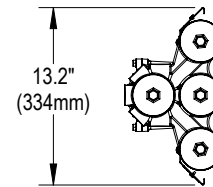

DIMENSIONS

2 Ft. 2 Row
Weight: 28 lbs.

1/2" NPT HUB
(5) PLCS EACH
CASTING END

4 Ft. 2 Row
Weight: 40 lbs.

4 Ft. 3 Row
Weight: 45 lbs.

4 Ft. 4 Row
Weight: 80 lbs.

ACCESSORIES (CAN BE ORDERED SEPARATELY)

Accessories	Part Number	Description	
WG: Stainless Steel Guards * * not for use in paint spray applications	4466	2 Ft. 2 Row	
	4211	4 Ft. 2 Row	
	4557	4 Ft. 3 Row	
	4211 (2) required	4 Ft. 4 Row	
P: Polycarbonate Shields * (+/- 1/16" thickness) * not available with Vented (V) option	4464	2 Ft. 2 Row	
	4209	4 Ft. 2 Row	
	4497	4 Ft. 3 Row	
	4209 (2) required	4 Ft. 4 Row	